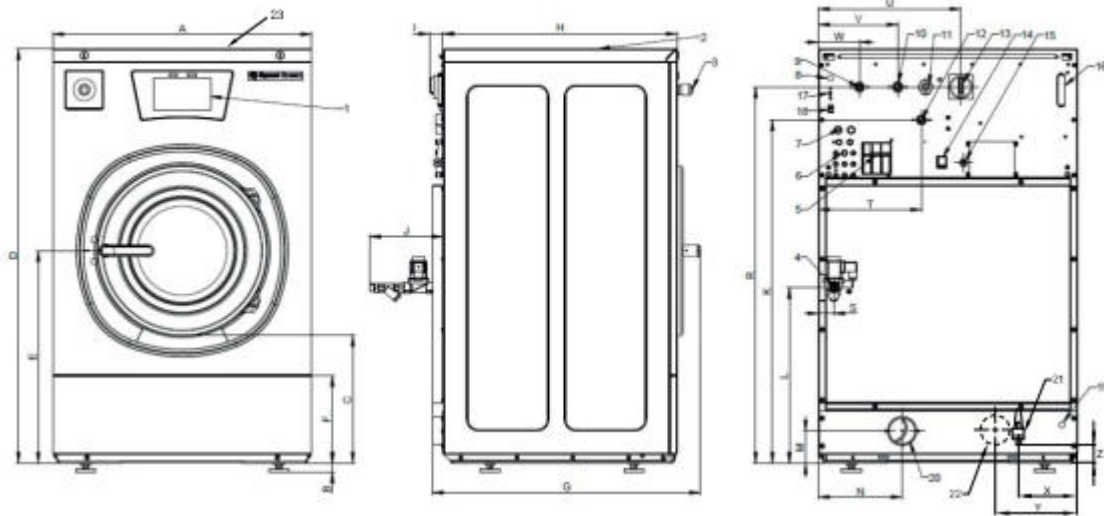

Hot water	°C	90
Sound pressure level	dB (A)	< 65
Water valves connection	BSP	¾"
Water pressure	kPa	100 - 800
Rec. water pressure	kPa	300 - 500
Water inlet	l/min	20
Drain valve	outer Ø mm	76
Flow amount with drain valve	l/min	210

DIMENSIONS

Size HxWxD	mm	1245x795x935
------------	----	--------------

TRANSPORT DATA

Gross Weight	kg	275
Net Weight	kg	255
Packaging Dimension HxWxD	mm	1365x835x985

1. Control panel
2. Soap dispenser
3. Central stop button
4. Steam connection
5. Air relieve
6. Liquid soap connection
7. Recycled water inlet
8. Recycled water valve cable inlet
9. Cold water inlet, soft
10. Cold water inlet, hard
11. Electrical connection
12. Hot water inlet
13. Main switch/Field wiring terminal (NA models)
14. Heating change-over switch
15. Liquid soap pump electrical connection
16. Fuses
17. USB port - optional
18. PC programming connection
19. Discharge water cable inlet
20. Drain valve - 3 in. [76 mm]
21. Drain Valve - 1/2", applicable for wash bath sample (on request only)
22. Drain valve or recycle valve - 3 in. [76 mm] (280 L Models only)
23. Hidden USB port (under top cover) - standard

	A	B	C	D	E	F	G	H	I	J	K	L	M	N	R	S
SY135	795	24	342	1245	617	240	935	842	48	180	1050	506	88	230	1140	42
	T	U	V	W												
SY135	293	475	218	113												

All measurements are in mm.